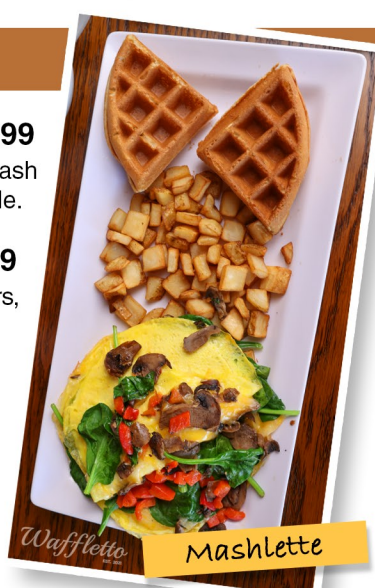

Savory Waffles

Waffleto $14.99

Breakfast Belgian Waffle Sandwich with Fried Eggs, Bacon & Spinach. Drizzled with Maple Syrup.

Chorizo Waffle $15.95

Egg Omelet with Chorizo, and Melted Monterey Jack Cheese. Includes Spring Mix Salad with Cottage Cheese.

Ham, Egg & Cheese $15.35

Breakfast Waffle Sandwich with Egg, Ham and Mexican Cheese. Spring mix with Cottage Cheese & Spicy Chipotle Dressing on the Side.

Egg, Bacon & Cheese $15.55

Breakfast Waffle Sandwich with Egg, Bacon, and Cheese. Spring mix with Cottage Cheese & Spicy Chipotle Dressing on the Side.

BLT Waffle $15.35

Savory Waffle Sandwich with Ham, Tomato, Lettuce, Bacon, Mayonnaise and Queso Fresco.

Chicken Pesto $15.55

Grilled Chicken Breast with Pesto Sauce, Cheese, Cottage Cheese & Spinach between fresh-made Belgian waffles.

Chicken Sandwich $15.95

Grilled Chicken Breast, bacon, avocado, lettuce & tomatoes all between fresh-made Belgian waffles.

Avocado Waffle $15.75

Fresh Avocado spread, Egg & Bacon Bits on top of a fresh-made Belgian waffle.

Tyler Waffle $15.35

Waffle sandwich with scrambled eggs mixed with American cheese and rolled pork.

Sweet Waffles

Cream Cheese $13.75

Belgian Waffle topped with Cream Cheese, Kiwi, Banana, Almonds & Caramel Syrup.

Berries Waffle $13.50

Fresh Strawberries, Blueberries & Blackberries on a Belgian Waffle. Then Topped with Chocolate Syrup, Maple Syrup & Powdered Sugar.

Nutella Waffle $13.75

Belgian Waffle with Fresh Strawberries, Bananas, Chocolate Syrup & Nutella® Spread.

Piña Colada Waffle $13.75

Belgian Waffle topped with Pineapple, Shaved Coconut, Granola and Sweet Condensed Milk.